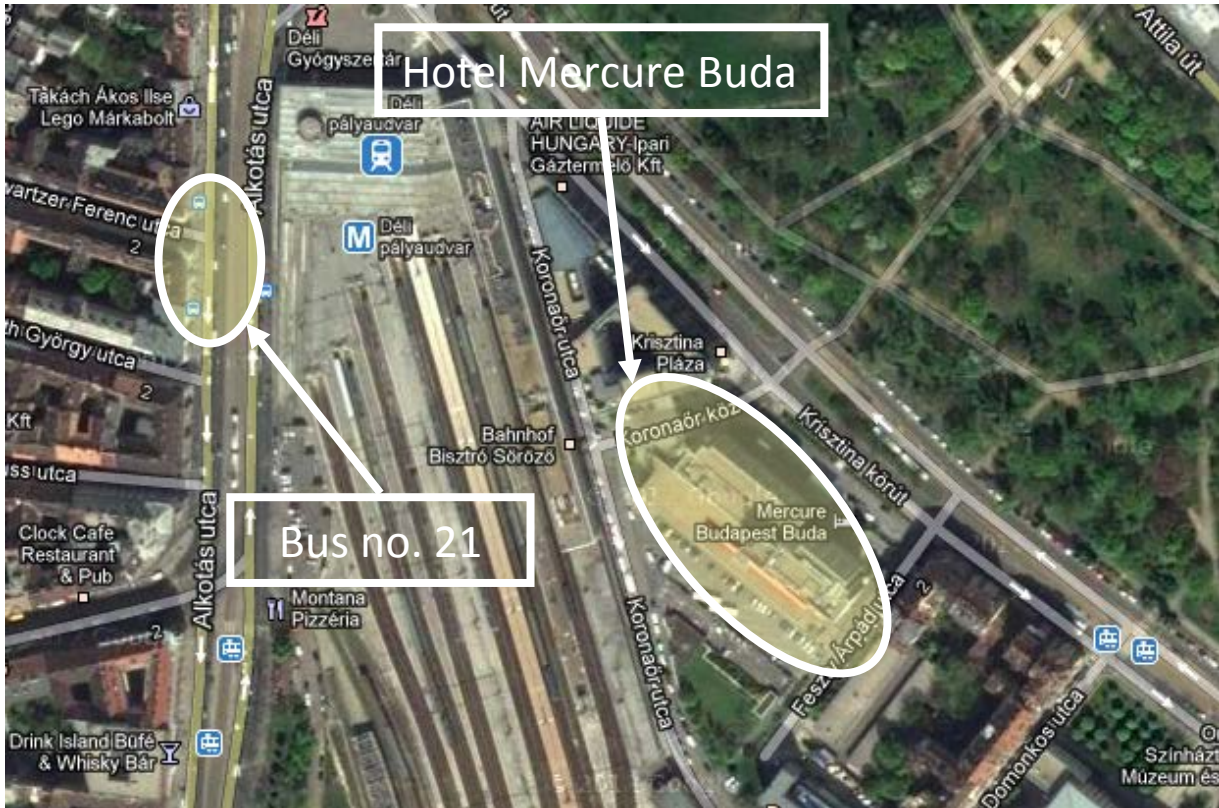

How to get to the Wigner Institute from Hotel Mercure Buda?

You walk to the bus stop of **bus number 21** near Hotel Mercure Buda (5 min. walk):

You go until the final stop, and walk up to building no. 3: