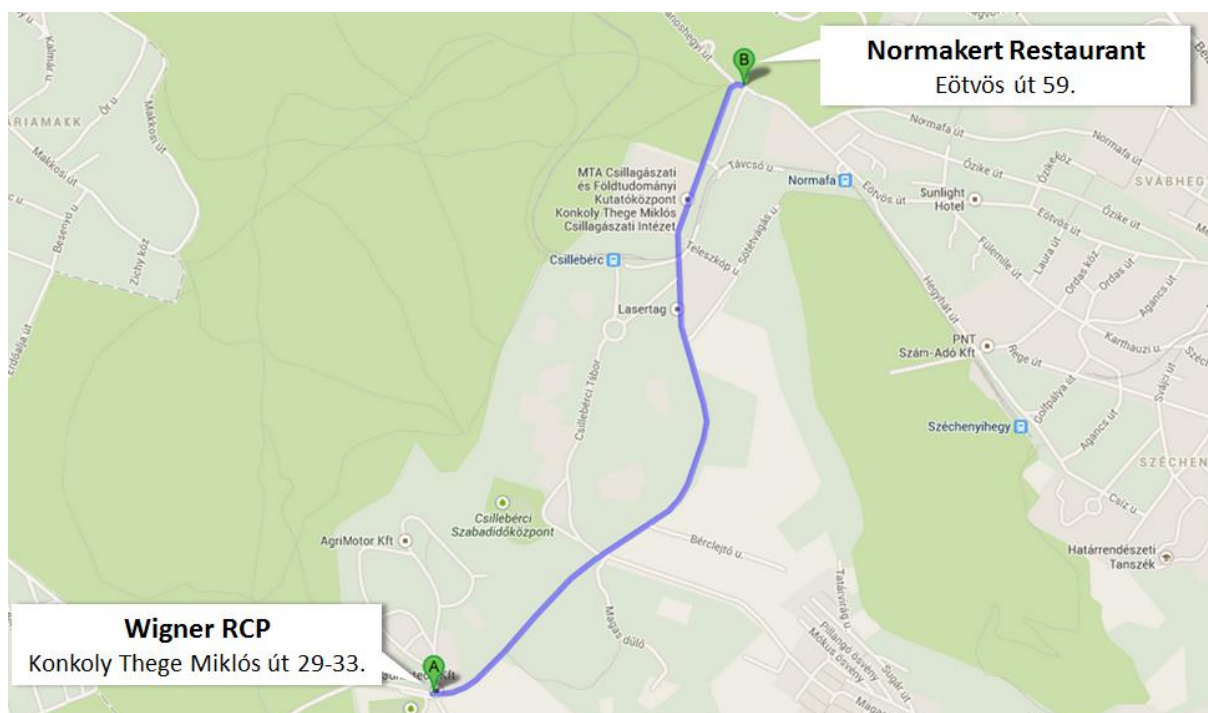

The conference dinner will be at the [Normakert Restaurant](#), Eötvös út 59.

It is 2 km away from the Wigner RCP (KFKI Campus)

It is accessible from the campus (or from the city) by [bus 21](#) (get off at stop called „Normafa”).

This is the entrance of the restaurant: